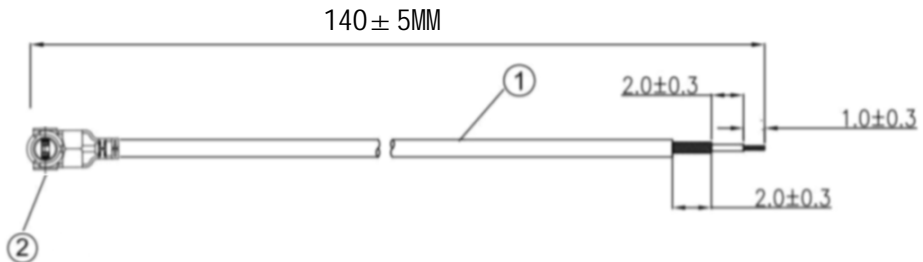

Kinghelm®

REVISIONS					
REV	NUMBER	DESCRIPTION	DWN	CHK	DATE
A		DESIGN			

- NOTES:
- ELECTRICAL:
 - VOLTAGE RATING:DCV 300V 10MS
 - CONDUCTANCE RESISTANCE: 3.0 OHM/MAX.
 - INSULATION RESISTANCE: 5.0M OHM/MIN.
 - THE CABLE SHOULD BE 100% ELECTRICAL TEST
 - IT SHOULD BE NO ANY OPEN/SHORT, MISWIRING AND INTERMITTENT FAILURES
 - MATERIAL:
 - SEE TABLE
 - ALL COMPONENTS ARE RoHS COMPLIANT.

ITEM NO.	PART NUMBER	DESCRIPTION	QTY.
②	接头	一代IPEX端子	1
①	同轴线	RG1.13白色线, OD: 1.13mm	AS

深圳市金航标电子有限公司 www.kinghelm.com.cn
 KH-IPEX-221-RG1.13-WH140 0755-28190160

ALL DIMENSION ARE IN MM	DRAWN Jamy	DATE 2020-06-15	一代IPEX TO OPEN RG1.13白色转接线
COMPUTER GENERATED IN SOLIDWORKS	ENG.		
DO NOT SCALE THIS DRAWING	MFG.		
PROJECTION	Q.A.		

CUSTOMER PIN:

GENERAL TOLERANCE FOR ANGLES	X.X X.XX X.XXX	SIZE	Number	REV	A
	± 1° ± 0.3 ± 0.25 ± 0.150	B			
SCALE: Free		TYPE	SHEET 1 OF 1		